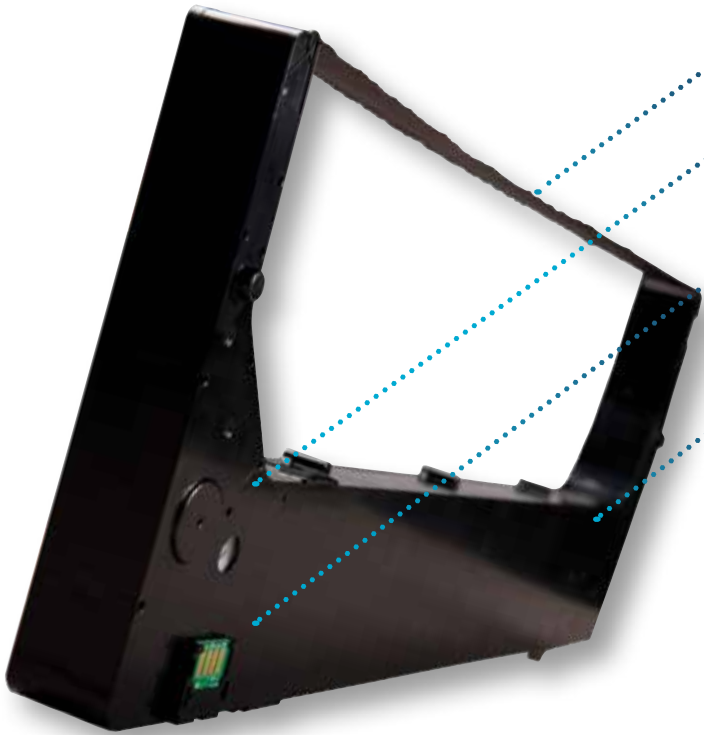

TallyGenicom 6800/6600 Consumables

The TallyGenicom Cartridge Series of Line Matrix Printers provides a flexible design, adaptable functionality and manageable savings including the lowest cost for consumables and total cost of ownership.

- **LONGER LASTING INK** = Fewer ribbon changes yield more productivity and contribute to a lower cost of ownership.
- **LEADING EDGE RIBBON TECHNOLOGY** = Less IT interventions and less downtime, delivered by a patented feature only available with genuine TallyGenicom consumables.
- **EMBEDDED MICROCHIP** = Gives you precise, integrated control over ribbon life, print quality and most importantly, operating costs. Prevents interruptions during longer print runs.
- **CARTRIDGE RIBBON DESIGN** = With the self contained cartridge ribbon, changing ribbons is easier, cleaner and faster when compared to spool ribbons and laser toner cartridges.
- **BACKWARDS COMPATIBILITY** = Ribbon cartridges for the 6800 are backwards compatible with 6600 printers for reduced inventory management cost and simplified ordering.
- **ENVIRONMENTAL ADVANTAGE** = TallyGenicom cartridge ribbons are far more sustainable than laser toner cartridges as they contribute substantially less consumables waste, and allow for printing on paper containing a higher % of recycled content.

UP TO 30% IMPROVEMENT IN CONSUMABLE COST PER PAGE

In comparison to the previous generation line matrix spool ribbon, cartridge ribbons are designed to perform far better for less cost, requiring less user intervention, and generating the least possible amount of consumables waste - yielding unmatched sustainability and an ultra low total cost of ownership.