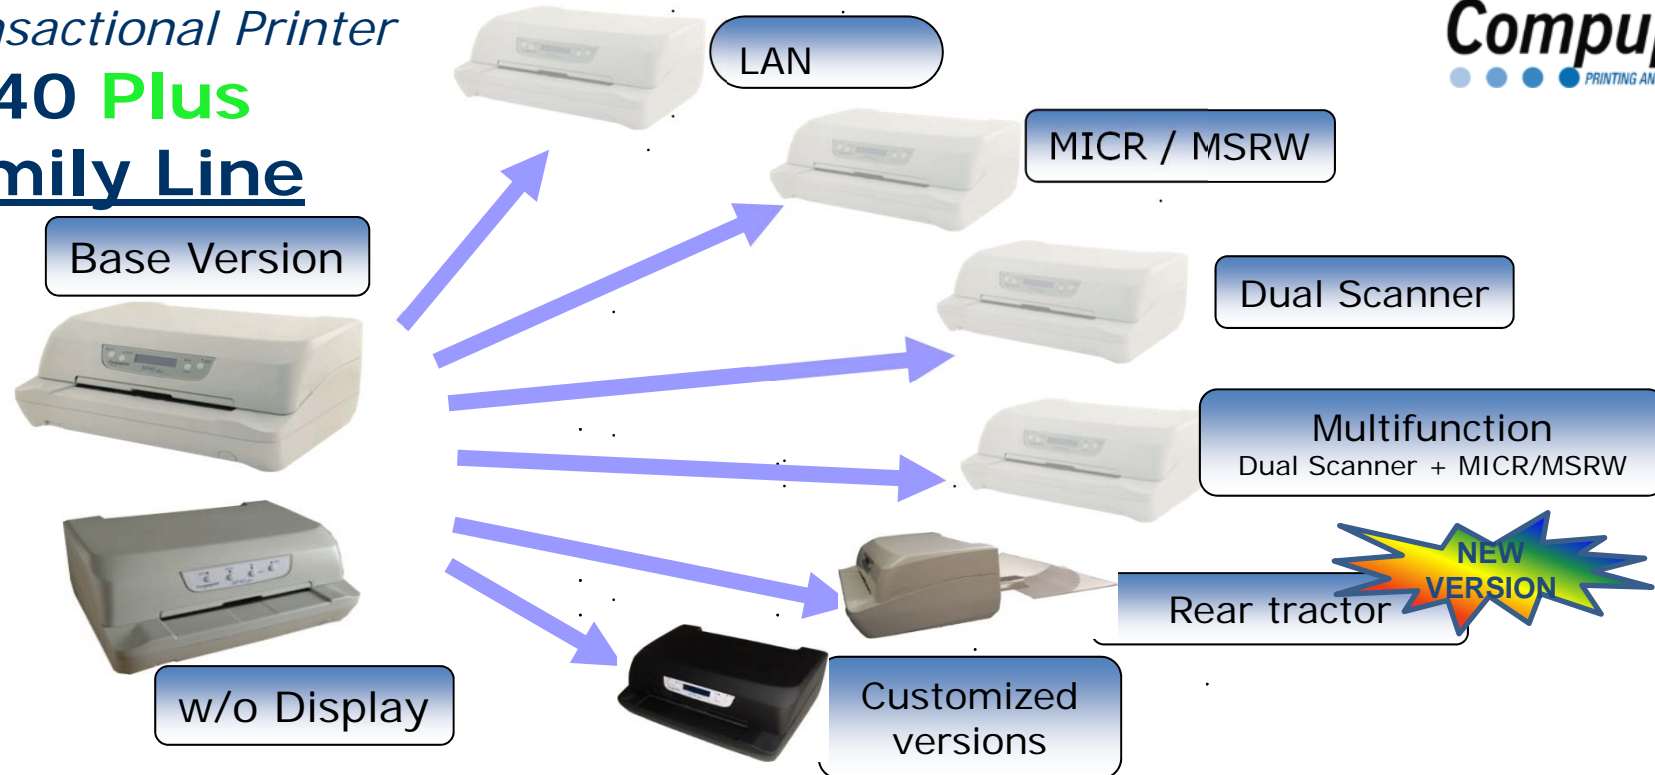

Transactional Printer
SP40 Plus
Family Line

**“State of the art” and powerful platform
for any kind of banking and financial application**