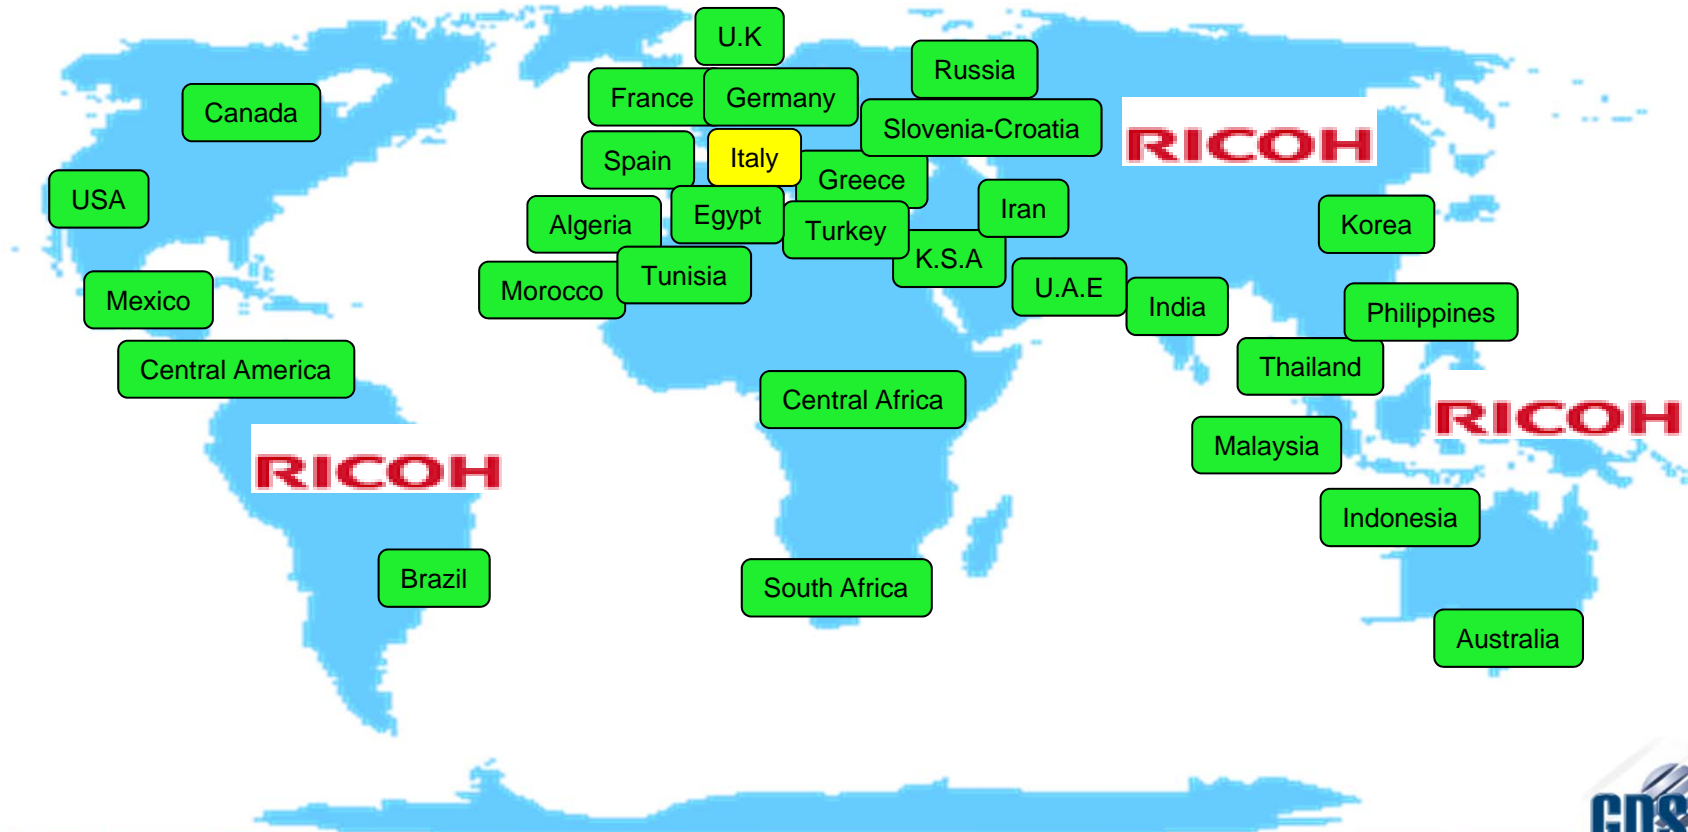

Compuprint: Global Distribution Channel