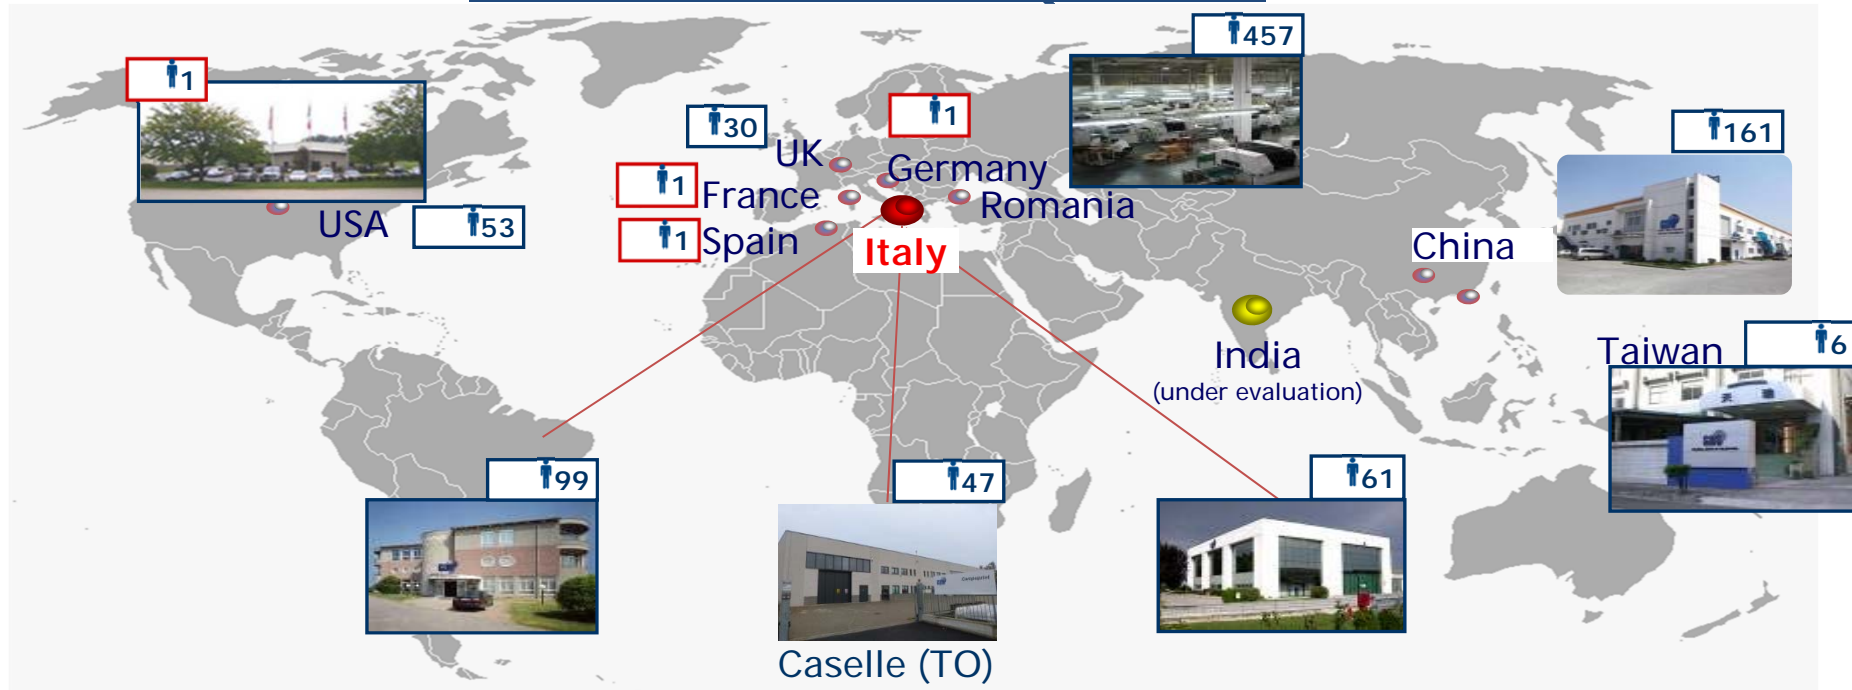

Compuprint
● ● ● ● PRINTING AND SCANNING SOLUTIONS

a GDS Company

Value creation
through advanced technologies

GDS Group at a glance

Profile

- Main BU of GDS Group (Displays, Printers, EMS, Kiosks, Photovoltaic)
- Global presence: Europe, Americas & Asia
- Net sales 2015: \$100M
- \$ 6M Investment in R&D and Process in 2015

Global footprint

 Production facilities

 Sales offices

Cornedo (VI)
- HEADQUARTERS
-

Motta di Livenza (TV)

GDS Sites

Cornedo (VI)
Italy
Headquarters

Taiwan

- Serial Impact
- Transactional
- Thermal
- Scanner
- OEM models

GDS China – Su-Zhou, Jiangsu

Located adjacent to Shanghai Municipality

GDS Compuprint China
Printers production

100,000 units/year Production capacity