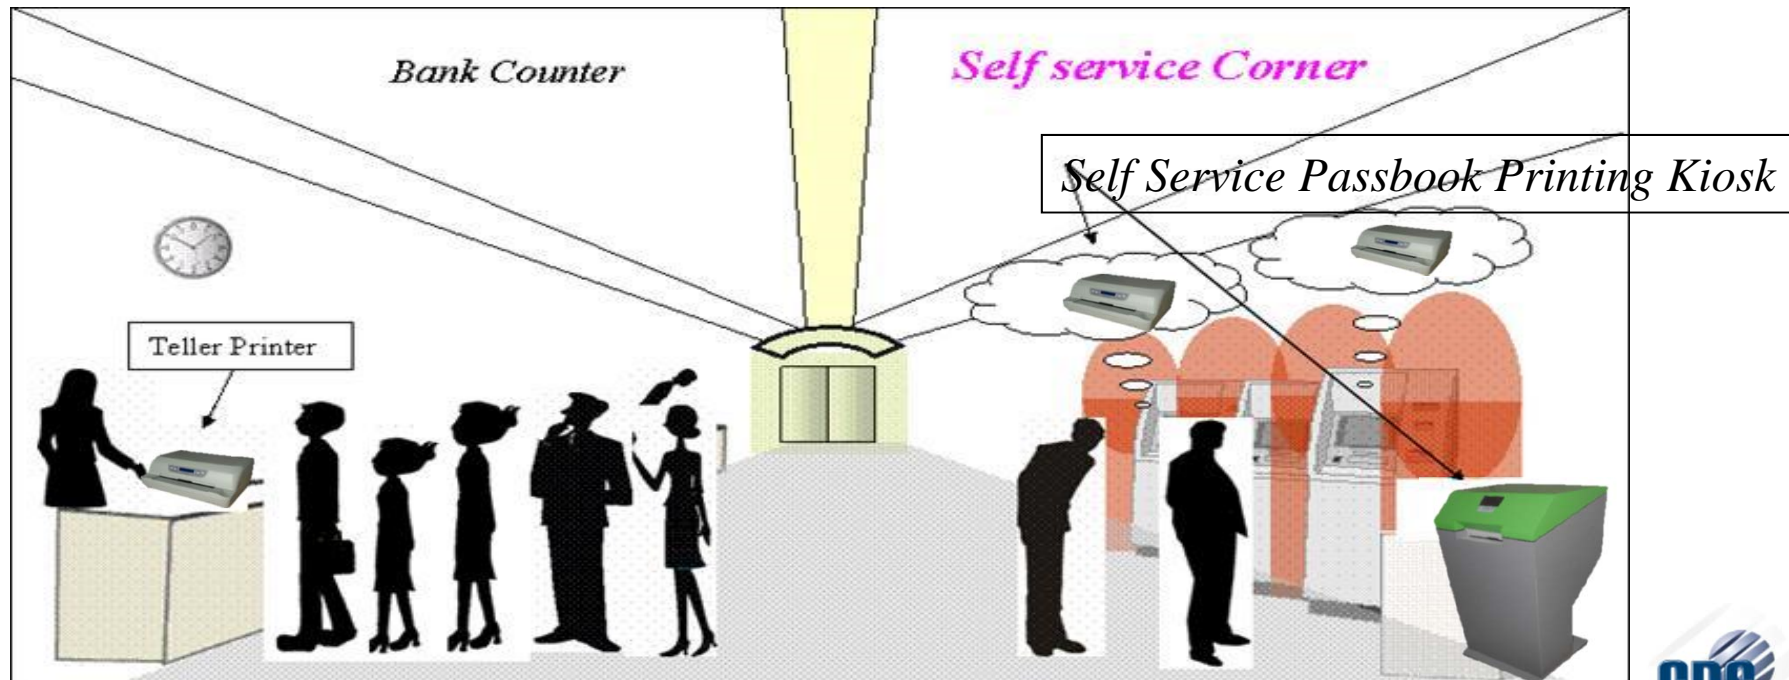

~~Financial Printer~~

Chip Card Reader

~~Check reader~~

Dual Scanner

~~Document Scanner A4 format~~

SPK40Plus Family Line

**MINI KIOSK
DESKTOP MODEL
PASSBOOK UPDATING**

**MINI KIOSK
FLOOR STANDING MODEL
PASSBOOK UPDATING**

**15,6" DISPLAY KIOSK
FLOOR STANDING MODEL
PASSBOOK UPDATING**

**15,6" DISPLAY MULTIFUNCTION KIOSK
PASSBOOK UPDATING AND CHEQUE DEPOSIT**

Self Service Passbook Updating and cheque deposit Kiosks "Compuprint SPK40Plus"

Compuprint SPK40Plus

Self Service Passbook Printing Kiosk

Efficiency in the banking branch

Compuprint SPK40Plus

Self Service Passbook Printing Kiosk

Cost Saving advantages vs Auto Turn-Page Passbook Kiosk

Time saving: